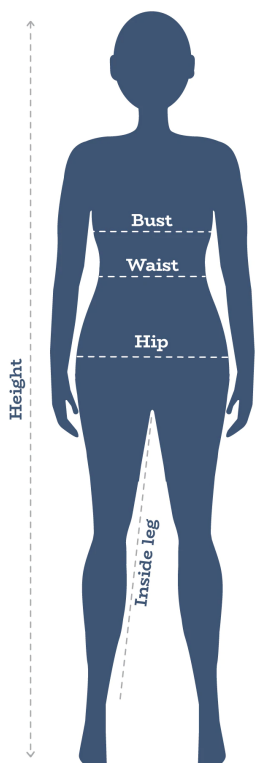

Baby Newborn - 24 months (cm)

	Newborn	1m	0-3m	3-6m	6-9m	9-12m	12-18m	18-24m
Height	50	56	62	68	74	80	86	92
Weight	7.5lb/ 3.4kg	10lb/ 4.5kg	14.5lb/ 6.5kg	17.5lb/ 8kg				
Chest	36	38.5	43	45.5	47	49.5	51	52.5
Waist	36	39	43	45	46.5	49	50	50.5
Hips	34	37	42	42	45	47.5	50	51.5

Younger girls and boys 0-5 years (cm)

	0-3m	3-6m	6-9m	9-12m	12-18m	18-24m /2y	up to 3y	up to 4y	up to 5y
Height	62	68	74	80	86	92	98	104	110
Chest	43	45.5	47	49.5	51	52.5	54	56	58
Waist	43	45	46.5	49	50	50.5	42.5	54.5	55
Hips	42	45	47.5	50	51.5	53	56	60	62

Older girls 3-13 years (cm)

	3y	4y	5y	6y	7y	8y	9y	10-11y	12-13y
Height	98	104	110	116	122	128	134	146	158
Chest	54	56	58	60.5	63	65	68	75	80
Waist	52.5	54.5	55	56	57	58	60	63.5	66
Hips	56	60	62	64	66	70	73.5	80.5	86

Older boys 3-13 years (cm)

	3y	4y	5y	6y	7y	8y	9y	10-11y	12-13y
Height	98	104	110	116	122	128	134	146	158
Chest	54	56	58	60.5	63	64	67.5	74.5	82
Waist	52.5	54.5	55	56	57	59	61	66	70.5
Hips	56	60	62	64	66	68	71	77.5	85

Sock measurements - 0-13 years

Age	UK shoe size	EU shoe size	US shoe size	Sock measurements (cm) Foot to heel length
Newborn-3 months	0	16	0.5	7.5
3-6 months	0-1	16-17	0.5-2	8
6-12 months	1-2	17-18	2-3	9.5
12-24 months	3-6	19-23	4-7	11
2-4 years	6-8	23-25	7-9	14.5
4-7 years	8.5-12	26-31	9.5-13	16.5
7-10 years	12.5-3	31-36	13.5-4	18.5
11+ years	3.5-5	36-38	4.5-6	19.5/20.5

Age range for sock sizing is provided based on average sizes, to be used as a guide only.

Womenswear sizing

Body measurements - Women's (cm) Size 6-20

UK	6	8	10	12	14	16	18	20
EU	34	36	38	40	42	44	46	48
US	2	4	6	8	10	12	14	16
Bust	75-79	80-84	85-89	90-94	95-99	100-104	105-110	111-115
Waist	57-61	62-66	67-71	72-76	77-81	82-86	87-92	93-97
Hip	83-87	88-92	93-97	98-102	103-107	108-113	114-119	120-123

	XS	S	M	L	XL
UK	6-8	8-10	12-14	16-18	18-20
EU	34-36	36-38	40-42	44-46	46-48
US	2-4	4-6	8-10	12-14	14-16
Bust	75-84	80-89	90-99	100-110	105-115
Waist	57-66	62-71	72-81	82-92	87-97
Hip	83-92	88-97	98-107	108-119	114-123