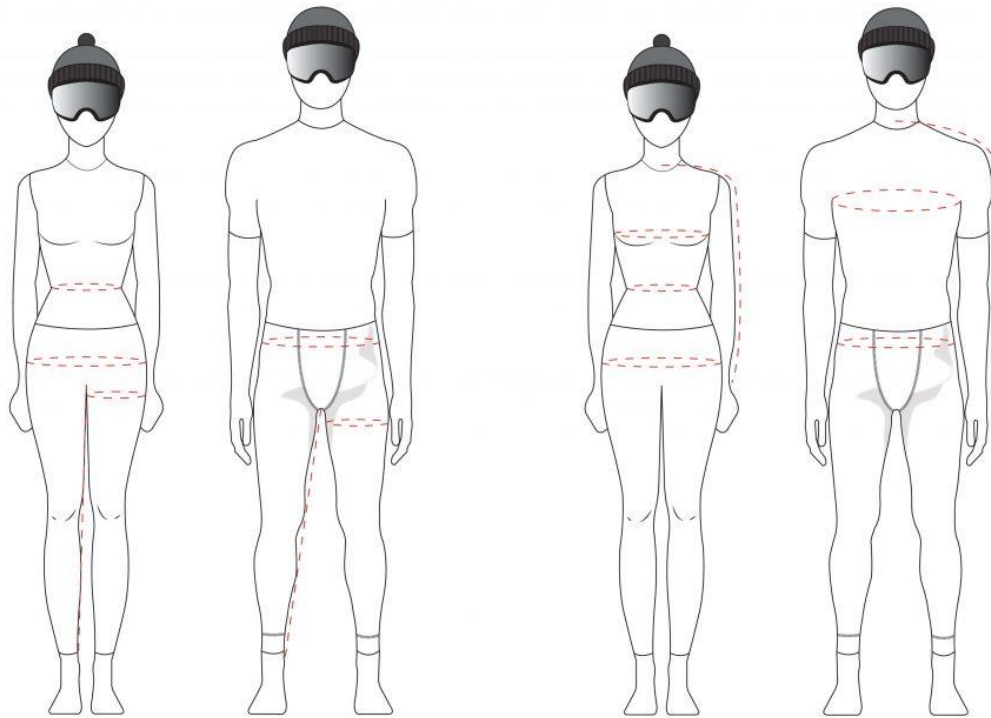

Keela Outdoors Size Charts

Mens Upper Body Measurement Chart									
UK Size (to fit)		2XS	XS	S	M	L	XL	2XL	3XL
Chest	Inches	30-32	33-35	36-38	39-41	42-44	45-47	48-50	51-53
	CM	76-82	83-90	91-97	98-105	106-112	113-120	121-128	129-135
Hip	Inches	29-31	32-34	35-37	38-40	41-43	44-46	47-49	50-52
	CM	74-79	80-87	88-95	96-102	103-110	111-118	119-125	126-133

Mens Lower Body Measurement Chart									
UK Size (to fit)		2XS	XS	S	M	L	XL	2XL	3XL
Waist	Inches	28	30	32	34	36	38	40	42
	CM	71	76	81	86	91	96	102	107
Inside Leg	Short	29"							
	Regular	32"							
	Long	34"							

Ladies Upper Body Measurement Chart								
UK Size (to fit)		8	10	12	14	16	18	20
Chest	Inches	32	34	36	38	40	42	44
	CM	81	86	91	96	102	107	110
Waist	Inches	26	28	30	32	34	36.5	41
	CM	66	71	76	81	86	93	104
Hip	Inches	34	36	38	40	42	44	46
	CM	86	91	96	101	107	112	117

Ladies Lower Body Measurement Chart								
UK Size (to fit)		8	10	12	14	16	18	20
Waist	Inches	25	27	29	31	33	35	37
	CM	63	68	74	78	84	89	94
Inside Leg	Short	29"						
	Regular	31"						
	Long	33"						