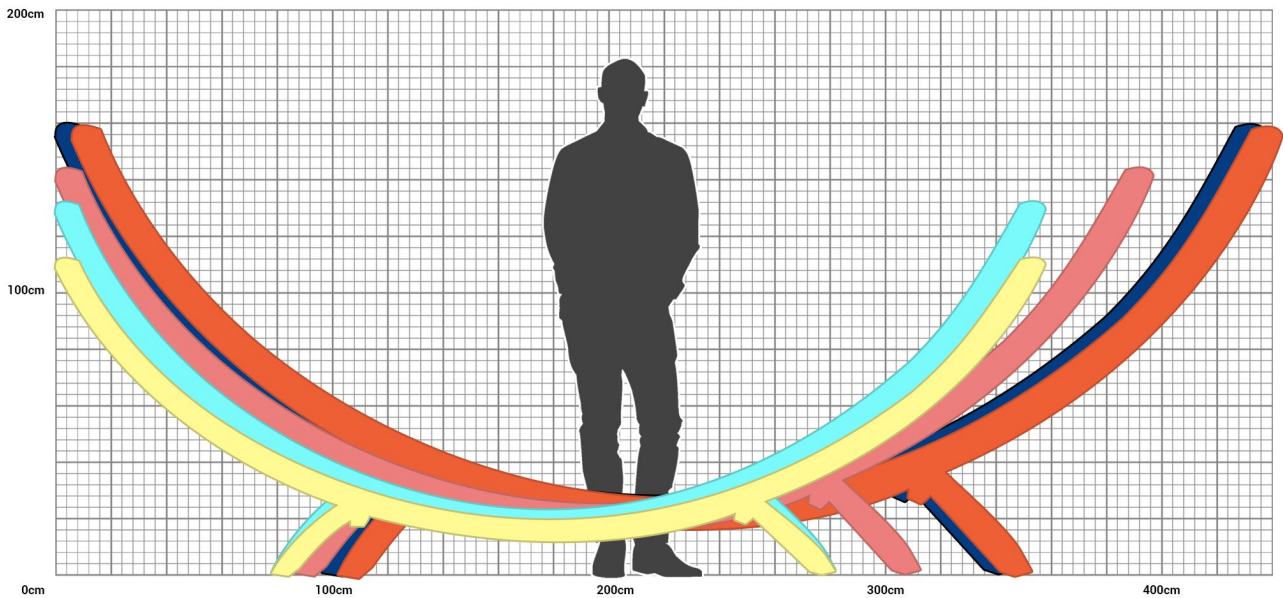

# Wooden Stand Comparison

Stand : Kronos  
 Wood : Spruce  
 Dimensions (cm) : L358 x W105 x H113  
 Weight (kg): 14.5  
 Capacity (kg): 120

Stand : Apollo  
 Wood : Spruce  
 Dimensions (cm) : L357 x W104 x H131  
 Weight (kg): 23  
 Capacity (kg): 160

Stand : Olymp  
 Wood : Spruce  
 Dimensions (cm) : L395 x W143 x H145  
 Weight (kg): 27  
 Capacity (kg): 200

Stand : Troja  
 Wood : Spruce  
 Dimensions (cm) : L437 x W145 x H160  
 Weight (kg): 38  
 Capacity (kg): 200

Stand : Arcus  
 Wood : Larch  
 Dimensions (cm) : L437 x W145 x H160  
 Weight (kg): 38  
 Capacity (kg): 200